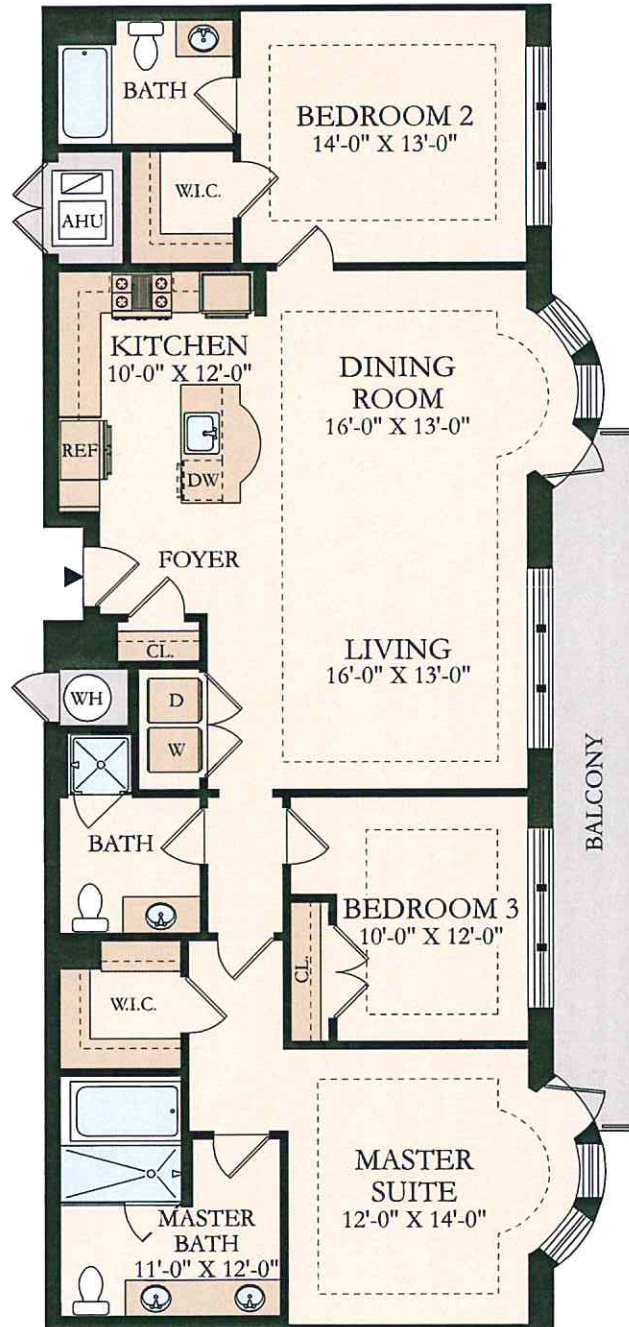

# 100 Eton Row, 402

3 Beds | 3 Baths | 1,556 sq. ft.

See Important Legal Notices for terms and conditions.

# 100 Eton Row, 403

2 Beds | 2 Baths | 1,165 sq. ft.

See Important Legal Notices for terms and conditions.

# 100 Eton Row, 404

3 Beds | 3 Baths | 1,556 sq. ft.

See Important Legal Notices for terms and conditions.

# 100 Eton Row, 405

2 Beds | 2 Baths | 1 Half Bath | 1,591 sq. ft.

See Important Legal Notices for terms and conditions.